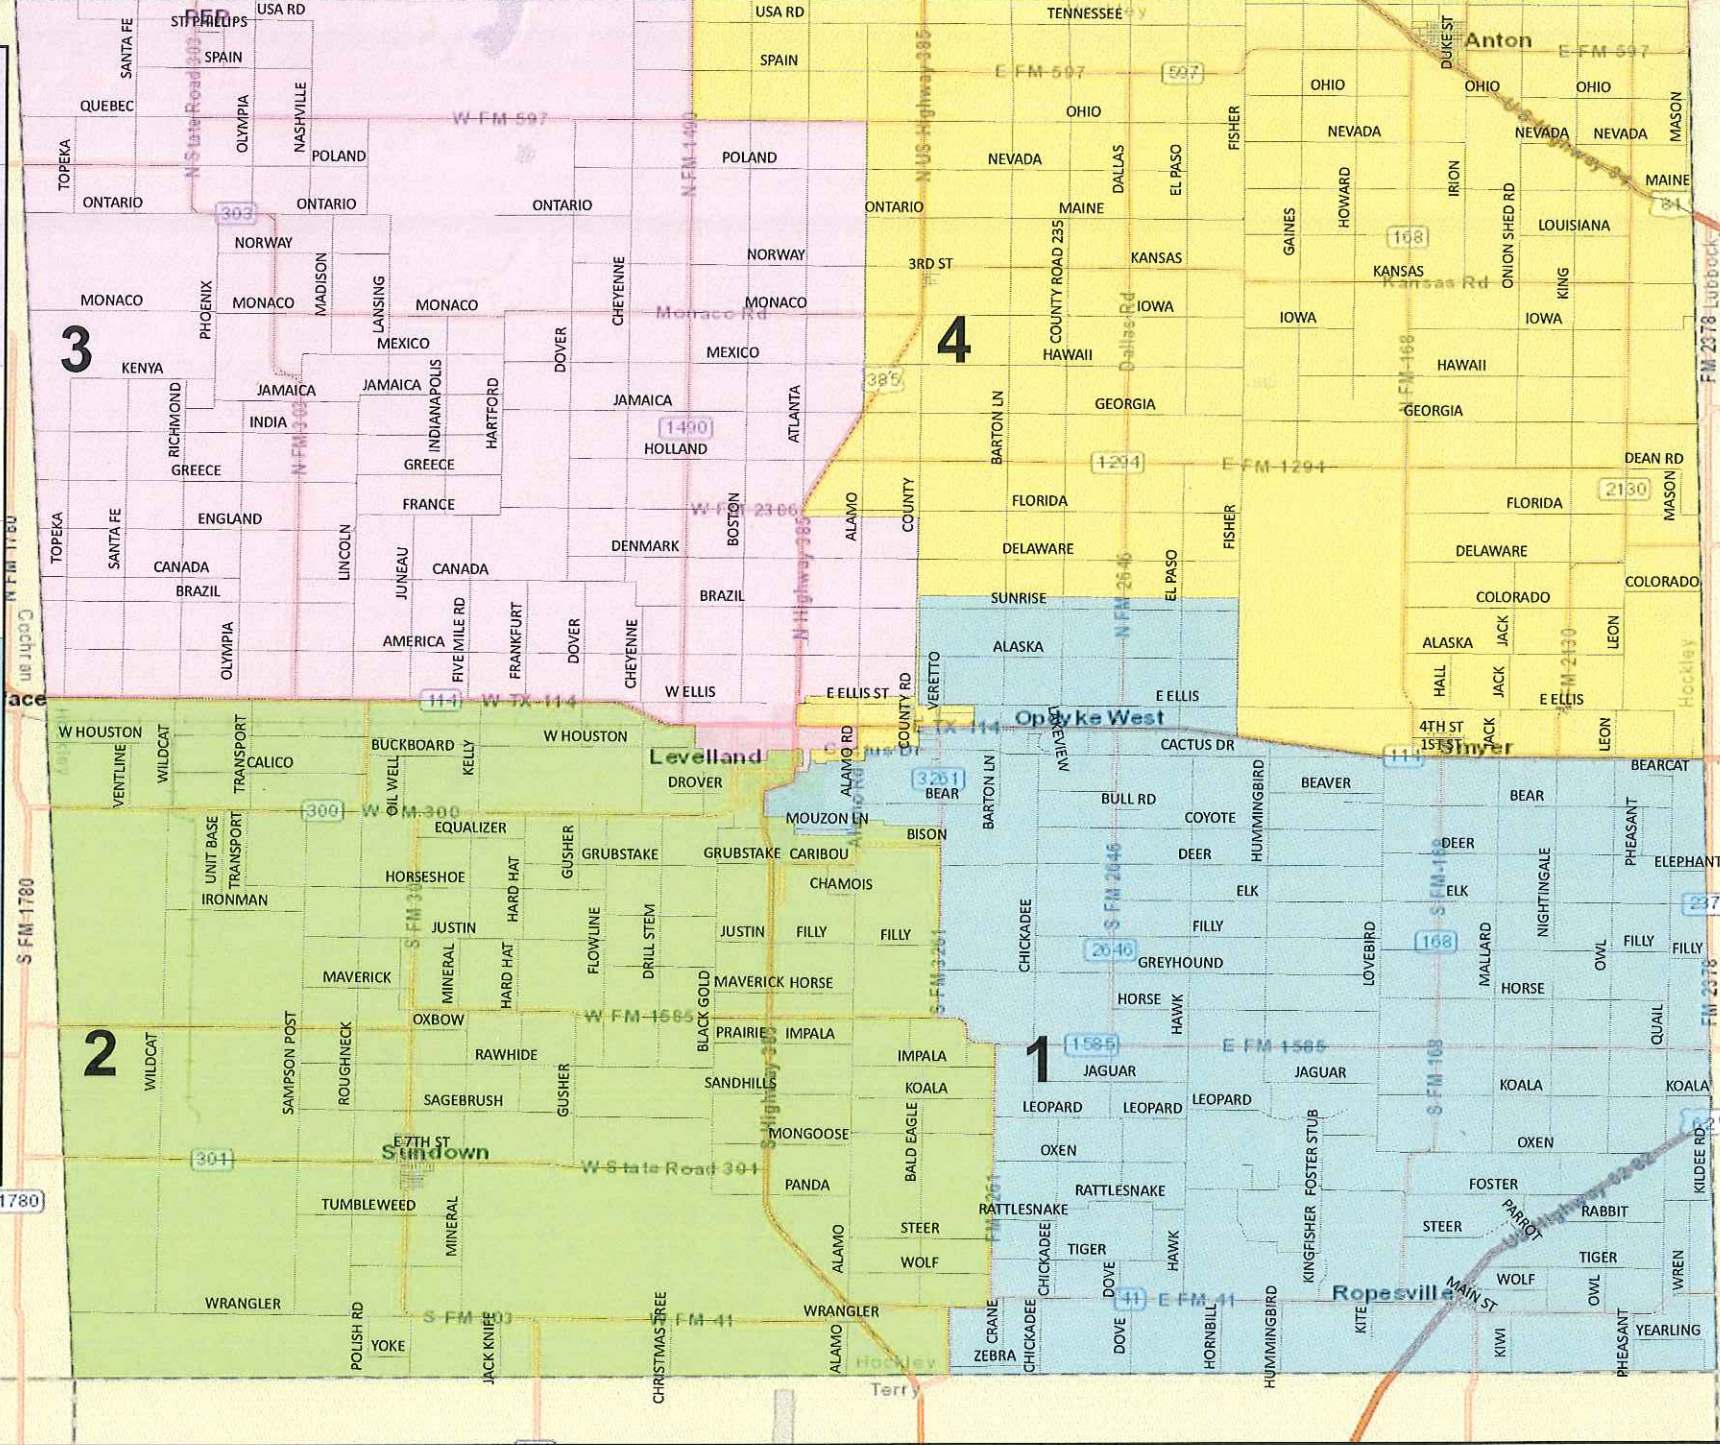

Inset: Levelland, Texas

Created: 12/21/2021
Illustrative Plan 1
Adopted November 10, 2021

2021 Hockley County Commissioner Precincts

© 2021 Bickerstaff Heath Delgado Acosta LLP
Data Source: Roads, Water and other features obtained from the 2020 Tiger/line files, U.S. Census Bureau